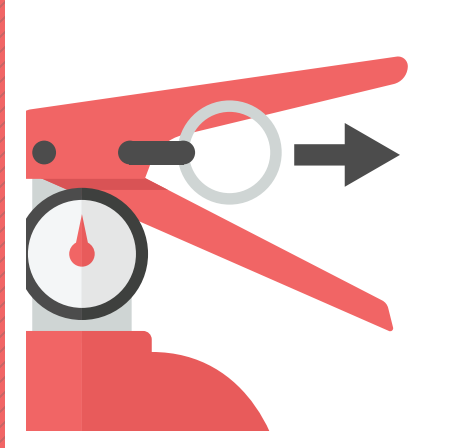

How to use a Fire Extinguisher

P

Pull the Pin

Remove the pin from the fire extinguisher.

Aim the nozzle

Aim the nozzle of the fire extinguisher at the base of the fire.

A

S

Squeeze the lever

Firmly squeeze the handle to begin spraying fire suppressant.

Sweep side to side

Move the nozzle from side to side to evenly cover the base of the fire.

S