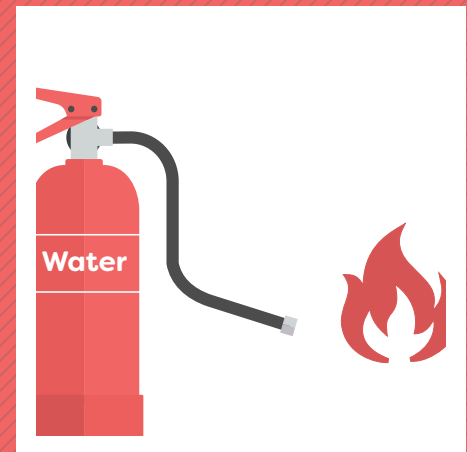

How to use a Fire Extinguisher

P

Pull the Pin

Remove the pin from the fire extinguisher.

Aim the nozzle

Aim the nozzle of the fire extinguisher at the base of the fire.

A

S

Squeeze the lever

Firmly squeeze the handle to begin spraying fire suppressant.

Sweep side to side

Move the nozzle from side to side to evenly cover the base of the fire.

S