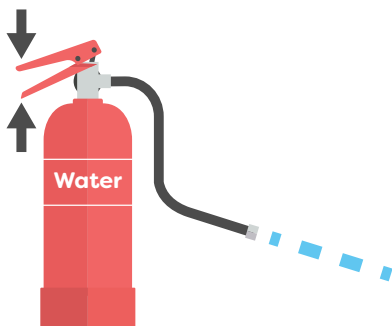

How to use a Fire Extinguisher

P

Pull the Pin

Remove the pin from the fire extinguisher.

Aim the nozzle

Aim the nozzle of the fire extinguisher at the base of the fire.

A

S

Squeeze the lever

Firmly squeeze the handle to begin spraying fire suppressant.

Sweep side to side

Move the nozzle from side to side to evenly cover the base of the fire.

S